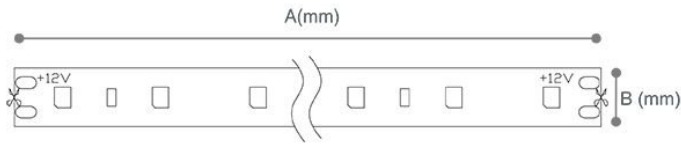

 **LED STRIP TUNABLE RGB** LED Smart home strip - white,
colour tunable

Product Code: WZFX2TR

Features

- Smart home strip for use with STARLITE WiZ app
- 64,000 shades of white
- 16 million colours
- 2.0 Metre length with driver and receiver - starter kit
- Works with Alexa, Google Assistant and Siri shortcuts
- 2200K - 6500K 200lm/m

General Information

Guarantee:	5 Years
IP Rating:	IP65
LED Colour:	RGB
Suitable For:	Indoor use only (Not immersed)

Electrical

Class:	Class 2
Compliance:	CE

Performance Data

LED Lifetime:	25,000 hours lifetime (L70/B50)
CRI:	Ra>85
Lumen:	2000

Construction

Flexible PCB with 3M adhesive backing

Specification

Product Code:	WZFX2TR
Weight:	0.48 kg
Total Power (W):	8
Efficacy:	50
Width:	10.5 mm
Depth:	3.50 mm

To Specify

LED STRIP TUNABLE RGB, LED Smart home strip - white, colour tunable, Total Power (W): 8, Lumen: 2000, CRI: >85, IP Rating: IP65, LED Life: 25,000 hours lifetime (L70/B50), Class: 2, Depth: 3.50